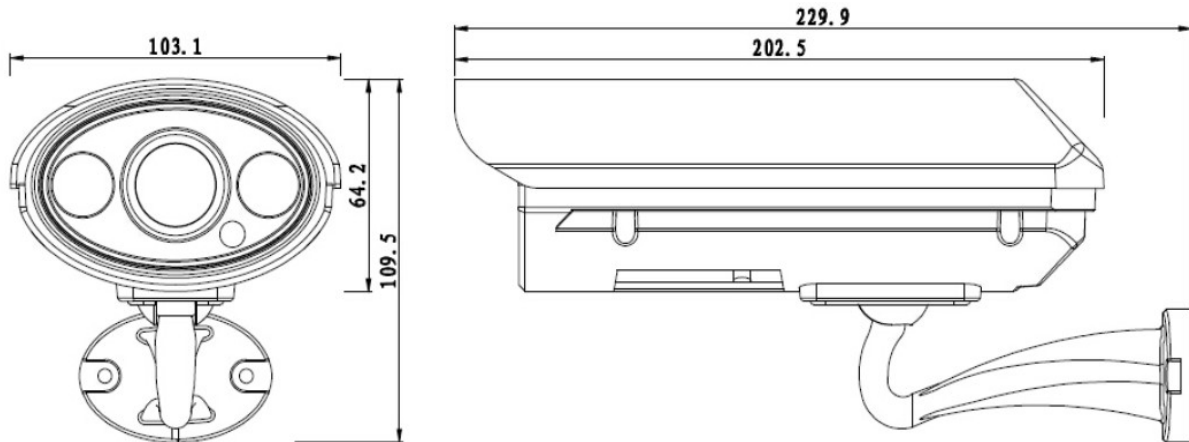

Technical Drawing

Ordering Information

| Part Number | Description |
|----------------|--|
| DM/ICE2720MB/R | HD 720p and standard analogue Medium Bullet 50m IR |

www.dedicatedmicros.com

AN AD GROUP COMPANY